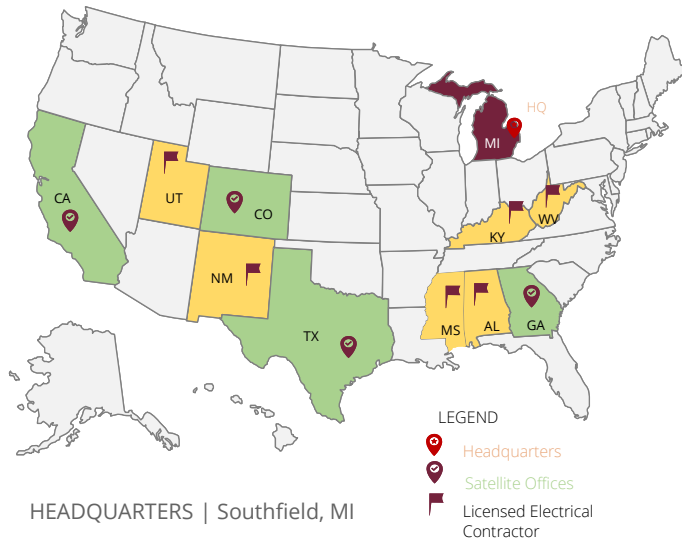

WHERE WE DO IT

HEADQUARTERS | Southfield, MI

SATELLITE OFFICES

Houston Tx | Atlanta, GA | Denver, CO | Los Angeles, CA

SGES is a licensed Electrical Contractor in the following states: Georgia, Alabama, Texas, Kentucky, New Mexico, Mississippi, Colorado, West Virginia, and Michigan.

Through our varied client relationships, we have completed projects on **6 continents**, spanning **30 countries**.

Labor expands and contracts on target with business needs.

SAFETY EMR RATING CHART

2017	2018	2019	2020	2021
1.0	1.0	1.0	0.95	0.95